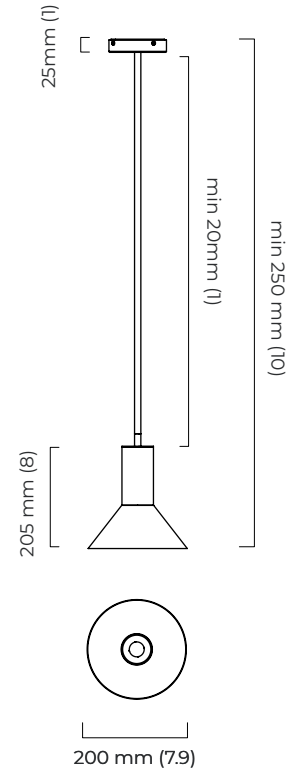

TORRES PENDANT - CEILING ROSE - DALI-A

FINISH

bronze
polished nickel
antique bronze
antique bronze with honed alabaster
bronze with honed alabaster

DIMENSIONS (body of fixture)

Ø 200 x 205 mm (dia x h)

WEIGHT

3kg (6.6lbs)

OVERALL DROP

minimum 250 mm
maximum on request 6230 mm
supplied with 1000 mm drop rod

ILLUMINATION

Alabaster Shade

220-240v - 1 x G9 - max 4.5W LED 2700k
(no bulb supplied)

Metal Shade

220-240v - 1 x GU10 - max 9.6W LED 2700k
(no bulb supplied)

DIMMING

DALI compatible
DALI fits in the existing ceiling rose.

WALL ROSE / PLATE

round flat plate - Ø 116 x 25 mm (dia x h)

CERTIFICATION

SKU NUMBER	FINISH DESCRIPTION	VOLTAGE
TORPEOBZ-CR-DALIA-240	bronze - GU10	220 - 240V
TORPEOPN-CR-DALIA-240	polished nickel - GU10	220 - 240V
TORPEOAB-CR-DALIA-240	antique bronze - GU10	220 - 240V
TORPEOABHA-CR-DALIA-240	antique bronze with honed alabaster - G9	220 - 240V
TORPEOBZHA-CR-DALIA-240	bronze with honed alabaster - G9	220 - 240V

*Diagrams are not to scale.