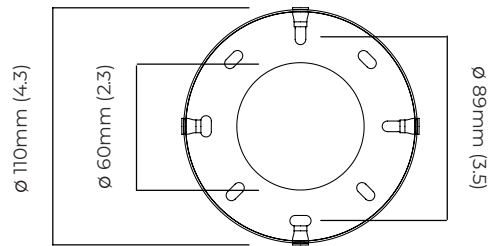

mounting plate dimensions