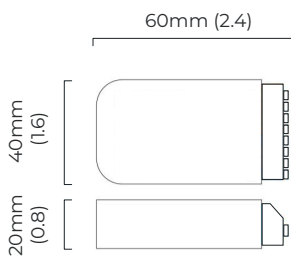

DALI converter dimensions