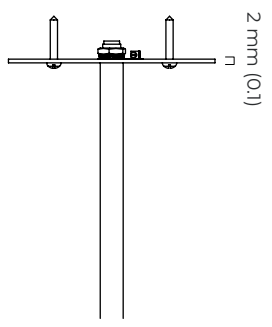

TORRES PENDANT - CEILING PLATE

FINISH

bronze
polished nickel
antique bronze
antique bronze with honed alabaster
bronze with honed alabaster

DIMENSIONS (body of fixture)

Ø 200 x 205 mm (dia x h)

WEIGHT

3kg (6.6lbs)

OVERALL DROP

minimum 232 mm
maximum on request 6230 mm
supplied with 1000 mm drop rod

ILLUMINATION

Alabaster Shade

220-240v - 1 x G9 - max 4.5W LED 2700k
110-130V - 1 x G9 - max 4.5W LED 2700k
(no bulb supplied)

Metal Shade

220-240v - 1 x GU10 - max 9.6W LED 2700k
110-130V - 1 x GU10 - max 9.6W LED 2700k
(no bulb supplied)

DIMMING

trailing edge dimmable / phase cut (rotary dimmer) : standard
* DALI option available (220-240v only)

WALL ROSE / PLATE

round flat plate - Ø 114 x 2 mm (dia x h)

CERTIFICATION

mounting plate dimensions