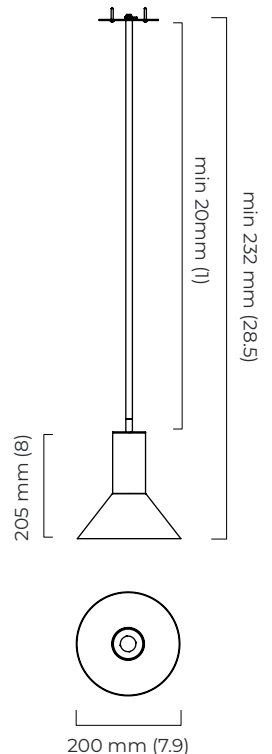

*Diagrams are not to scale.

SKU NUMBER	FINISH DESCRIPTION	VOLTAGE
TORPEOBZ-CM-240	bronze - GU10	220 - 240V
TORPEOPN-CM-240	polished nickel - GU10	220 - 240V
TORPEOAB-CM-240	antique bronze - GU10	220 - 240V
TORPEOABHA44-CM-240	antique bronze with honed alabaster - G9	220 - 240V
TORPEOBZHA44-CM-240	bronze with honed alabaster - G9	220 - 240V
TORPEOBZ-CM-110	bronze - GU10	110 - 130V
TORPEOPN-CM-110	polished nickel - GU10	110 - 130V
TORPEOAB-CM-110	antique bronze - GU10	110 - 130V
TORPEOABHA-CM-110	antique bronze with honed alabaster - G9	110 - 130V
TORPEOBZHA-CM-110	bronze with honed alabaster - G9	110 - 130V