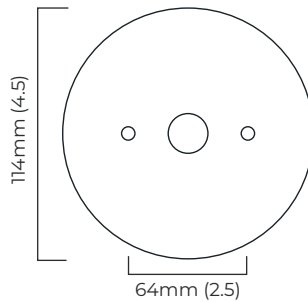

mounting plate dimensions