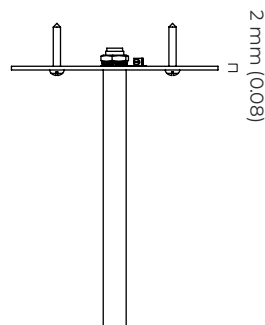

### DIMENSIONS (body of fixture)

Ø 200 x 205 mm (dia x h)

### WALL ROSE / PLATE

round flat plate - Ø 114 x 2 mm (dia x h)

### CERTIFICATION

DALI converter dimensions

mounting plate dimensions

\*Diagrams are not to scale.

SKU NUMBER	FINISH DESCRIPTION	VOLTAGE
TORPEOBZ-CM-DALIA-240	bronze - GU10	220 - 240V
TORPEOPN-CM-DALIA-240	polished nickel - GU10	220 - 240V
TORPEOAB-CM-DALIA-240	antique bronze - GU10	220 - 240V
TORPEOABHA-CM-DALIA-240	antique bronze with honed alabaster - G9	220 - 240V
TORPEOBZHA-CM-DALIA-240	bronze with honed alabaster - G9	220 - 240V