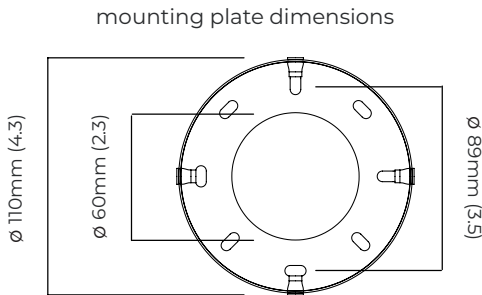

TORRES PENDANT - CEILING ROSE - DALI-A

FINISH

bronze
polished nickel
antique bronze
antique bronze with honed alabaster
bronze with honed alabaster

DIMENSIONS (body of fixture)

Ø 200 x 205 mm (dia x h)

WEIGHT

3kg (6.6lbs)

OVERALL DROP

minimum 250 mm
maximum on request 6230 mm
supplied with 1000 mm drop rod

ILLUMINATION

Alabaster Shade

220-240v - 1 x G9 - max 4.5W LED 2700k
(no bulb supplied)

Metal Shade

220-240v - 1 x GU10 - max 9.6W LED 2700k
(no bulb supplied)

DIMMING

DALI compatible
DALI fits in the existing ceiling rose.

WALL ROSE / PLATE

round flat plate - Ø 116 x 25 mm (dia x h)

CERTIFICATION

SKU NUMBER	FINISH DESCRIPTION	VOLTAGE
TORPEOBZ-CR-DALIA-240	bronze - GU10	220 - 240V
TORPEOPN-CR-DALIA-240	polished nickel - GU10	220 - 240V
TORPEOAB-CR-DALIA-240	antique bronze - GU10	220 - 240V
TORPEOABHA-CR-DALIA-240	antique bronze with honed alabaster - G9	220 - 240V
TORPEOBZHA-CR-DALIA-240	bronze with honed alabaster - G9	220 - 240V

*Diagrams are not to scale.