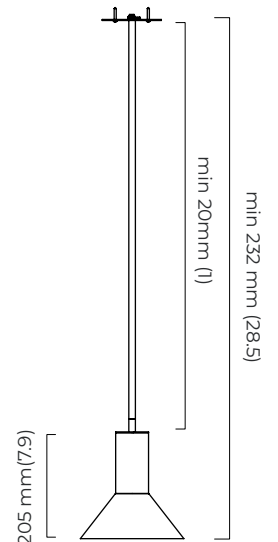

### DIMENSIONS (body of fixture)

Ø 200 x 205 mm (dia x h)

### WALL ROSE / PLATE

round flat plate - Ø 114 x 2 mm (dia x h)

### CERTIFICATION

DALI converter dimensions

mounting plate dimensions

\*Diagrams are not to scale.

SKU NUMBER	FINISH DESCRIPTION	VOLTAGE
TORPEOBZ-CM-DALIA-240	bronze - GU10	220 - 240V
TORPEOPN-CM-DALIA-240	polished nickel - GU10	220 - 240V
TORPEOAB-CM-DALIA-240	antique bronze - GU10	220 - 240V
TORPEOABHA-CM-DALIA-240	antique bronze with honed alabaster - G9	220 - 240V
TORPEOBZHA-CM-DALIA-240	bronze with honed alabaster - G9	220 - 240V