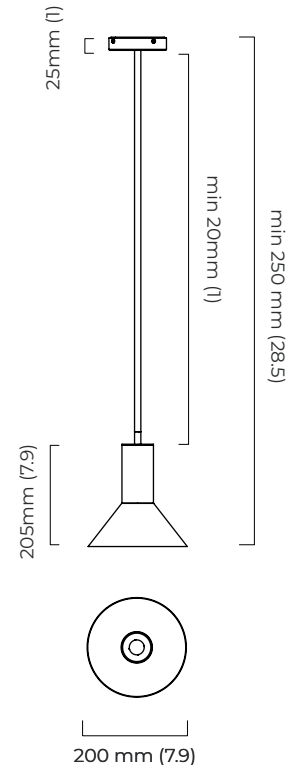

TORRES PENDANT - CEILING ROSE

FINISH

bronze
polished nickel
antique bronze
antique bronze with honed alabaster
bronze with honed alabaster

DIMENSIONS (body of fixture)

Ø 200 x 205 mm (dia x h)

WEIGHT

3kg (6.6lbs)

OVERALL DROP

minimum 250 mm
maximum on request 6230 mm
supplied with 1000 mm drop rod

ILLUMINATION

Alabaster Shade

220-240v - 1 x G9 - max 4.5W LED 2700k
110-130V - 1 x G9 - max 4.5W LED 2700k
(no bulb supplied)

Metal Shade

220-240v - 1 x GU10 - max 9.6W LED 2700k
110-130V - 1 x GU10 - max 9.6W LED 2700k
(no bulb supplied)

DIMMING

trailing edge dimmable / phase cut (rotary dimmer) : standard
* DALI option available (220-240v only)

WALL ROSE / PLATE

round ceiling rose - Ø 116 x 25 mm (dia x h)

CERTIFICATION

mounting plate dimensions

SKU NUMBER	FINISH DESCRIPTION	VOLTAGE
TORPEOBZ-CR-240	bronz - GU10	220 - 240V
TORPEOPN-CR-240	polished nicke - GU10	220 - 240V
TORPEOAB-CR-240	antique bronze - GU10	220 - 240V
TORPEOABHA44-CR-240	antique bronze with honed alabaster - G9	220 - 240V
TORPEOBZHA44-CR-240	bronze with honed alabaster - G9	220 - 240V
TORPEOBZ-CR-110	bronze - GU10	110 - 130V
TORPEOPN-CR-110	polished nickel - GU10	110 - 130V
TORPEOAB-CR-110	antique bronze - GU10	110 - 130V
TORPEOABHA-CR-110	antique bronze with honed alabaster - G9	110 - 130V
TORPEOBZHA-CR-110	bronze with honed alabaster - G9	110 - 130V

*Diagrams are not to scale.