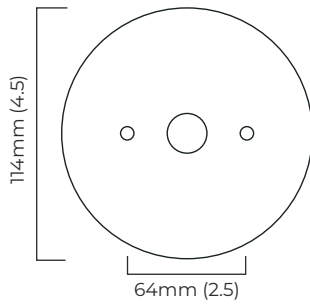

TORRES PENDANT - CEILING PLATE

FINISH

bronze
polished nickel
antique bronze
antique bronze with honed alabaster
bronze with honed alabaster

DIMENSIONS (body of fixture)

Ø 200 x 205 mm (dia x h)

WEIGHT

3kg (6.6lbs)

OVERALL DROP

minimum 232 mm
maximum on request 6230 mm
supplied with 1000 mm drop rod

ILLUMINATION

Alabaster Shade

220-240v - 1 x G9 - max 4.5W LED 2700k
110-130V - 1 x G9 - max 4.5W LED 2700k
(no bulb supplied)

Metal Shade

220-240v - 1 x GU10 - max 9.6W LED 2700k
110-130V - 1 x GU10 - max 9.6W LED 2700k
(no bulb supplied)

DIMMING

trailing edge dimmable / phase cut (rotary dimmer) : standard
* DALI option available (220-240v only)

WALL ROSE / PLATE

round flat plate - Ø 114 x 2 mm (dia x h)

CERTIFICATION

mounting plate dimensions