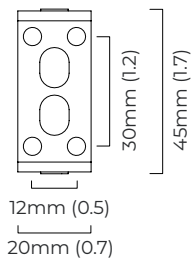

TORRES WALL

FINISH

bronze
polished nickel
antique bronze
antique bronze with honed alabaster
bronze with honed alabaster

DIMENSIONS (body of fixture)

200 x 215 x 207 mm (w x d x h)

WEIGHT

2kg (4.4lbs)

ILLUMINATION

North America junction box cover

TORRES WALL - DALI-A

FINISH

bronze
polished nickel
antique bronze
antique bronze with honed alabaster
bronze with honed alabaster

DIMENSIONS (body of fixture)

200 x 215 x 207 mm (w x d x h)

WEIGHT

2kg (4.4lbs)

ILLUMINATION

220-240v - 1 x G9 - max 4.5W LED 2700k

DIMMING

DALI compatible
DALI A fits inside the body of the light

WALL ROSE / PLATE

rectangular wall box - 25 x 50 mm (w x d)

CERTIFICATION

mounting plate dimensions

SKU NUMBER	FINISH DESCRIPTION	VOLTAGE
TORWAOBZ-DALIA-240	bronze	220 - 240V
TORWAOBN-DALIA-240	polished nickel	220 - 240V
TORWAOAB-DALIA-240	antique bronze	220 - 240V
TORWAOABHA-DALIA-240	antique bronze with honed alabaster	220 - 240V
TORWAOBZHA-DALIA-240	bronze with honed alabaster	220 - 240V