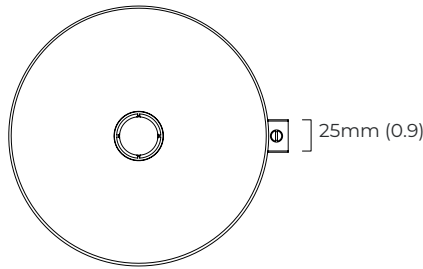

TORRES WALL

FINISH

bronze
polished nickel
antique bronze
antique bronze with honed alabaster
bronze with honed alabaster

DIMENSIONS (body of fixture)

200 x 215 x 207 mm (w x d x h)

WEIGHT

2kg (4.4lbs)

ILLUMINATION

WALL ROSE / PLATE

rectangular wall box - 25 x 50 mm (w x d)

CERTIFICATION

(240V only)

*Diagrams are not to scale.

mounting plate dimensions

SKU NUMBER	FINISH DESCRIPTION	VOLTAGE
TORWAOBZ44-240	bronze	220 - 240V
TORWAOBN44-240	polished nickel	220 - 240V
TORWAOAB44-240	antique bronze	220 - 240V
TORWAOABHA44-240	antique bronze with honed alabaster	220 - 240V
TORWAOBZHA44-240	bronze with honed alabaster	220 - 240V
TORWAOBZ-110	bronze	110 - 130V
TORWAOBZ-110	polished nickel	110 - 130V
TORWAOBZ-110	antique bronze	110 - 130V
TORWAOBZ-110	antique bronze with honed alabaster	110 - 130V
TORWAOBZ-110	bronze with honed alabaster	110 - 130V

North America junction box cover

TORRES WALL - DALI-A

FINISH

bronze
polished nickel
antique bronze
antique bronze with honed alabaster
bronze with honed alabaster

DIMENSIONS (body of fixture)

200 x 215 x 207 mm (w x d x h)

WEIGHT

2kg (4.4lbs)

ILLUMINATION

220-240v - 1 x G9 - max 4.5W LED 2700k

DIMMING

DALI compatible
DALI A fits inside the body of the light

WALL ROSE / PLATE

rectangular wall box - 25 x 50 mm (w x d)