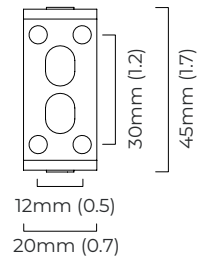

TORRES WALL

FINISH

bronze
polished nickel
antique bronze
antique bronze with honed alabaster
bronze with honed alabaster

DIMENSIONS (body of fixture)

200 x 215 x 207 mm (w x d x h)

WEIGHT

2kg (4.4lbs)

ILLUMINATION

WALL ROSE / PLATE

rectangular wall box - 25 x 50 mm (w x d)

CERTIFICATION

(240V only)

*Diagrams are not to scale.

mounting plate dimensions

SKU NUMBER	FINISH DESCRIPTION	VOLTAGE
TORWAOBZ44-240	bronze	220 - 240V
TORWAOBN44-240	polished nickel	220 - 240V
TORWAOAB44-240	antique bronze	220 - 240V
TORWAOABHA44-240	antique bronze with honed alabaster	220 - 240V
TORWAOBZHA44-240	bronze with honed alabaster	220 - 240V
TORWAOBZ-110	bronze	110 - 130V
TORWAOBZ-110	polished nickel	110 - 130V
TORWAOBZ-110	antique bronze	110 - 130V
TORWAOBZ-110	antique bronze with honed alabaster	110 - 130V
TORWAOBZ-110	bronze with honed alabaster	110 - 130V

North America junction box cover

TORRES WALL - DALI-A

FINISH

bronze
polished nickel
antique bronze
antique bronze with honed alabaster
bronze with honed alabaster

DIMENSIONS (body of fixture)

200 x 215 x 207 mm (w x d x h)

CERTIFICATION

mounting plate dimensions

SKU NUMBER	FINISH DESCRIPTION	VOLTAGE
TORWAOBZ-DALIA-240	bronze	220 - 240V
TORWAOBN-DALIA-240	polished nickel	220 - 240V
TORWAOAB-DALIA-240	antique bronze	220 - 240V
TORWAOABHA-DALIA-240	antique bronze with honed alabaster	220 - 240V
TORWAOBZHA-DALIA-240	bronze with honed alabaster	220 - 240V