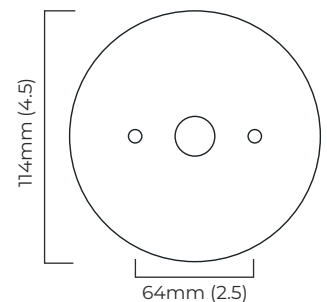

TORRES WALL

FINISH

bronze
polished nickel
antique bronze
antique bronze with honed alabaster
bronze with honed alabaster

DIMENSIONS (body of fixture)

200 x 215 x 207 mm (w x d x h)

WEIGHT

2kg (4.4lbs)

ILLUMINATION

WALL ROSE / PLATE

rectangular wall box - 25 x 50 mm (w x d)

CERTIFICATION

(240V only)

*Diagrams are not to scale.

mounting plate dimensions

SKU NUMBER	FINISH DESCRIPTION	VOLTAGE
TORWAOBZ44-240	bronze	220 - 240V
TORWAOBN44-240	polished nickel	220 - 240V
TORWAOAB44-240	antique bronze	220 - 240V
TORWAOABHA44-240	antique bronze with honed alabaster	220 - 240V
TORWAOBZHA44-240	bronze with honed alabaster	220 - 240V
TORWAOBZ-110	bronze	110 - 130V
TORWAOBZ-110	polished nickel	110 - 130V
TORWAOBZ-110	antique bronze	110 - 130V
TORWAOBZ-110	antique bronze with honed alabaster	110 - 130V
TORWAOBZ-110	bronze with honed alabaster	110 - 130V

North America junction box cover

TORRES WALL - DALI-A

FINISH

bronze
polished nickel
antique bronze
antique bronze with honed alabaster
bronze with honed alabaster

DIMENSIONS (body of fixture)

200 x 215 x 207 mm (w x d x h)

CERTIFICATION

mounting plate dimensions

SKU NUMBER	FINISH DESCRIPTION	VOLTAGE
TORWAOBZ-DALIA-240	bronze	220 - 240V
TORWAOBN-DALIA-240	polished nickel	220 - 240V
TORWAOAB-DALIA-240	antique bronze	220 - 240V
TORWAOABHA-DALIA-240	antique bronze with honed alabaster	220 - 240V
TORWAOBZHA-DALIA-240	bronze with honed alabaster	220 - 240V