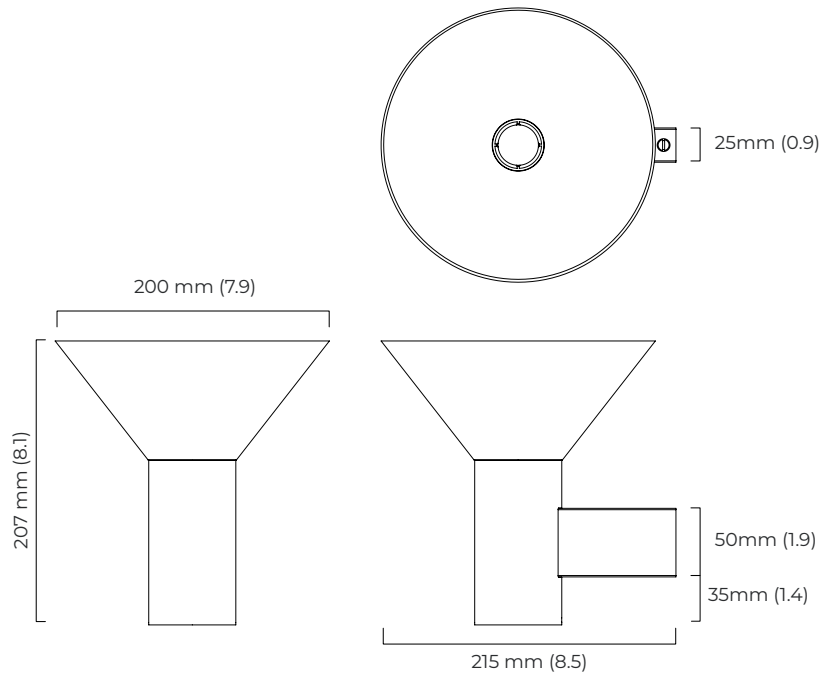

TORRES WALL - DALI-A

FINISH

bronze
polished nickel
antique bronze
antique bronze with honed alabaster
bronze with honed alabaster

DIMENSIONS (body of fixture)

200 x 215 x 207 mm (w x d x h)

WEIGHT

2kg (4.4lbs)

ILLUMINATION

220-240v - 1 x G9 - max 4.5W LED 2700k

DIMMING

DALI compatible
DALI A fits inside the body of the light

WALL ROSE / PLATE

rectangular wall box - 25 x 50 mm (w x d)

CERTIFICATION

SKU NUMBER	FINISH DESCRIPTION	VOLTAGE
TORWAOBZ-DALIA-240	bronze	220 - 240V
TORWAOBN-DALIA-240	polished nickel	220 - 240V
TORWAOAB-DALIA-240	antique bronze	220 - 240V
TORWAOABHA-DALIA-240	antique bronze with honed alabaster	220 - 240V
TORWAOBZHA-DALIA-240	bronze with honed alabaster	220 - 240V