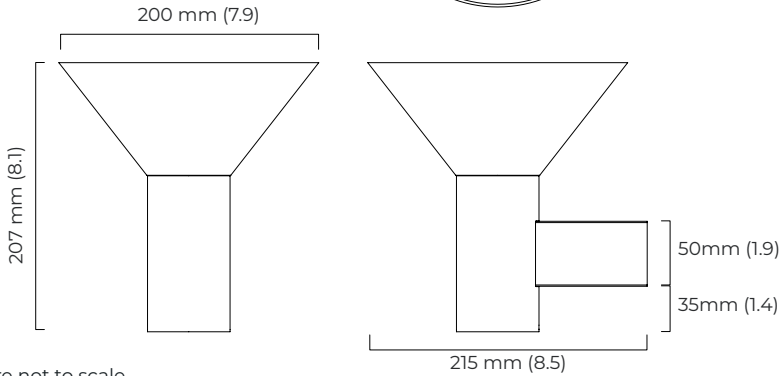

TORRES WALL

FINISH

bronze
polished nickel
antique bronze
antique bronze with honed alabaster
bronze with honed alabaster

DIMENSIONS (body of fixture)

200 x 215 x 207 mm (w x d x h)

WEIGHT

2kg (4.4lbs)

ILLUMINATION

WALL ROSE / PLATE

rectangular wall box - 25 x 50 mm (w x d)

CERTIFICATION

(240V only)

*Diagrams are not to scale.

mounting plate dimensions

SKU NUMBER	FINISH DESCRIPTION	VOLTAGE
TORWAOBZ44-240	bronze	220 - 240V
TORWAOBN44-240	polished nickel	220 - 240V
TORWAOAB44-240	antique bronze	220 - 240V
TORWAOABHA44-240	antique bronze with honed alabaster	220 - 240V
TORWAOBZHA44-240	bronze with honed alabaster	220 - 240V
TORWAOBZ-110	bronze	110 - 130V
TORWAOBZ-110	polished nickel	110 - 130V
TORWAOBZ-110	antique bronze	110 - 130V
TORWAOBZ-110	antique bronze with honed alabaster	110 - 130V
TORWAOBZ-110	bronze with honed alabaster	110 - 130V

North America junction box cover

TORRES WALL - DALI-A

FINISH

bronze
polished nickel
antique bronze
antique bronze with honed alabaster
bronze with honed alabaster

DIMENSIONS (body of fixture)

200 x 215 x 207 mm (w x d x h)

CERTIFICATION

mounting plate dimensions

SKU NUMBER	FINISH DESCRIPTION	VOLTAGE
TORWAOBZ-DALIA-240	bronze	220 - 240V
TORWAOBN-DALIA-240	polished nickel	220 - 240V
TORWAOAB-DALIA-240	antique bronze	220 - 240V
TORWAOABHA-DALIA-240	antique bronze with honed alabaster	220 - 240V
TORWAOBZHA-DALIA-240	bronze with honed alabaster	220 - 240V