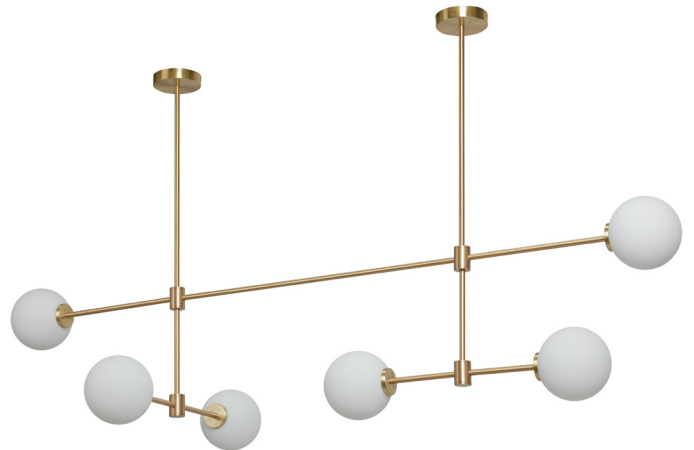

TREVI MULTI 6

A grand statement of graphic precision, the Multi-arm Trevi is a series of satin brass or bronze arms arranged to illuminate a larger space and can be scaled to fit any interior.

FINISH

240V:
satin brass with matt opal glass shades
TREPE6SBMO-240

bronze with matt opal glass shades
TREPE6BZMO-240

110V:
satin brass with matt opal glass shades
TREPE6SBMO-110

bronze with matt opal glass shades
TREPE6BZMO-110

SUSPENSION

drop rod with ceiling box

please specify the required overall drop from the ceiling to the bottom of the fitting

BULBS

240v - 6 x E14, 25w max (or 4.5w LED 2700k)

110v - 6 x E12, 25w max (or 4.5w LED 2700k)
(no bulbs supplied)

WEIGHT

7kg (15.5lbs)

CERTIFICATION

mounting plate dimensions