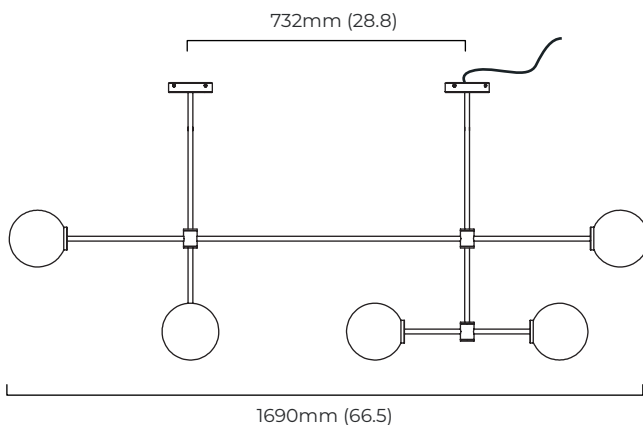

BULBS

240v - 6 x E14, 25w max (or 4.5w LED 2700k)

110v - 6 x E12, 25w max (or 4.5w LED 2700k)
(no bulbs supplied)

WEIGHT

7kg (15.5lbs)

CERTIFICATION

mounting plate dimensions