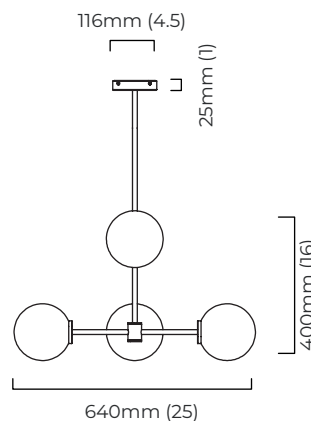

BULBS

240v - 6 x E14, 25w max (or 4.5w LED 2700k)

110v - 6 x E12, 25w max (or 4.5w LED 2700k)
(no bulbs supplied)

WEIGHT

7kg (15.5lbs)

CERTIFICATION

mounting plate dimensions