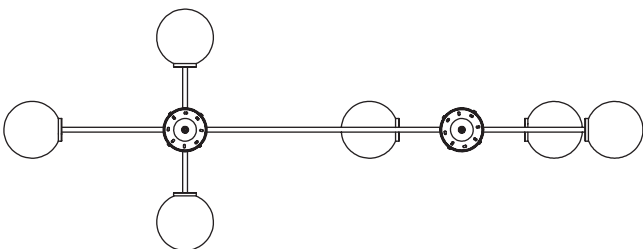

TREVI MULTI 6

A grand statement of graphic precision, the Multi-arm Trevi is a series of satin brass or bronze arms arranged to illuminate a larger space and can be scaled to fit any interior.

FINISH

240V:
satin brass with matt opal glass shades
TREPE6SBMO-240

bronze with matt opal glass shades
TREPE6BZMO-240

110V:
satin brass with matt opal glass shades
TREPE6SBMO-110

bronze with matt opal glass shades
TREPE6BZMO-110

SUSPENSION

drop rod with ceiling box

please specify the required overall drop from the ceiling to the bottom of the fitting

BULBS

240v - 6 x E14, 25w max (or 4.5w LED 2700k)

110v - 6 x E12, 25w max (or 4.5w LED 2700k)
(no bulbs supplied)

WEIGHT

7kg (15.5lbs)

CERTIFICATION

mounting plate dimensions