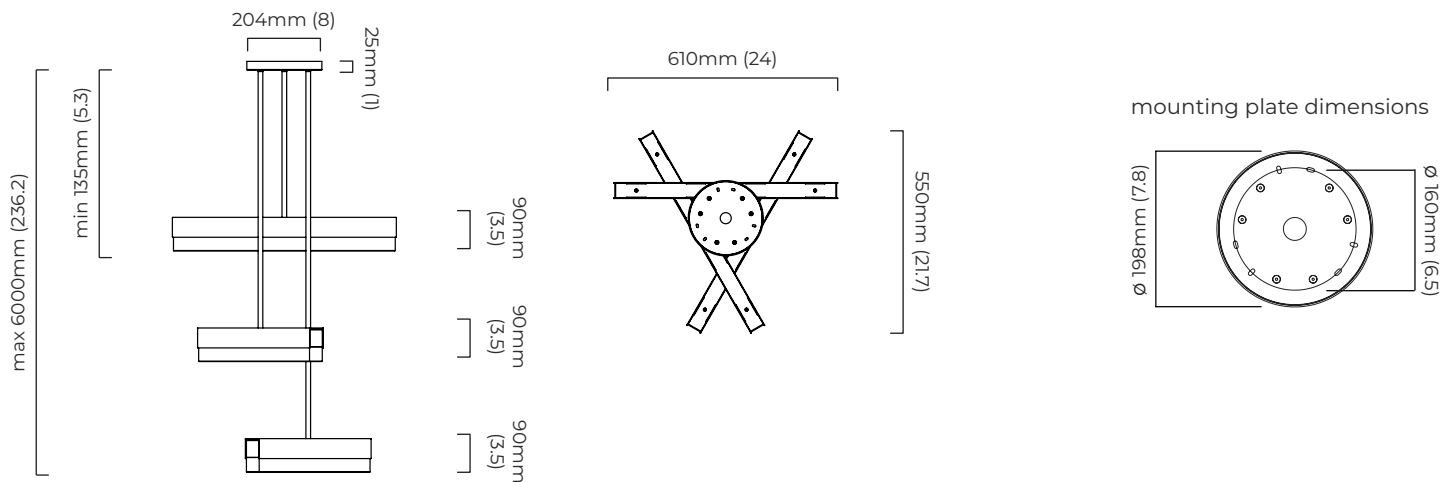

0/1-10v (220-240v or 110-130v) - on request

CEILING ROSE / PLATE

round ceiling rose - \varnothing 204 x 25 mm (dia x h)

CERTIFICATION

*Diagrams are not to scale.

SKU NUMBER	FINISH DESCRIPTION	VOLTAGE
ARTPE6BZHA-CO-240	bronze with satin brass details and honed alabaster	220 - 240V
ARTPE6SBHA-CO-240	satin brass with honed alabaster	220 - 240V
ARTPE6BZHA-CO-110	bronze with satin brass details and honed alabaster	110 - 130V
ARTPE6SBHA-CO-110	satin brass with honed alabaster	110 - 130V

ARTES COLLECTIVE 600 PENDANT - DALI-A

FINISH

bronze with satin brass details and honed alabaster
satin brass with honed alabaster

DIMENSIONS (body of fixture)

610 x 550 x variable mm (w x d x h)

WEIGHT

18kg (39.7lbs)
weight of the light

OVERALL DROP

shortest drop - minimum 135 mm
longest drop - maximum 6000 mm

ILLUMINATION

220-240v - integrated LED - 48w - 2700k
DALI LED driver integrated in the body of the light

DIMMING

DALI compatible

CEILING ROSE / PLATE

round ceiling rose - \varnothing 204 x 25 mm (dia x h)

CERTIFICATION

*Diagrams are not to scale.

SKU NUMBER	FINISH DESCRIPTION	TYPE OF DALI	VOLTAGE
ARTPE6BZHA-CO-DALIA-240	bronze with satin brass details and honed alabaster	DALI A included - For lights that do not require aesthetic alterations. Dali can be fitted in the body of the light	220 - 240V
ARTPE6SBHA-CO-DALIA-240	satin brass with honed alabaster	DALI A included - For lights that do not require aesthetic alterations. Dali can be fitted in the body of the light	220 - 240V