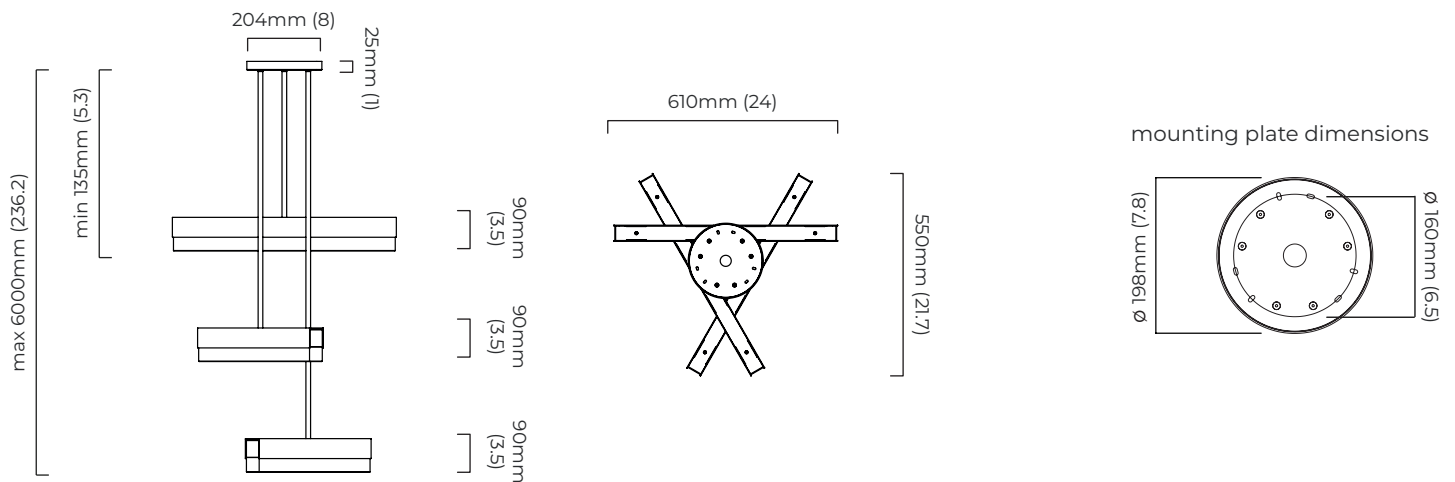

please ensure ceiling structure is strong enough to support the weight of the light

OVERALL DROP

shortest drop - minimum 135 mm

longest drop - maximum 6000 mm

variable sizes supplied upon specifications

ILLUMINATION

0/1-10v (220-240v or 110-130v) - on request

CEILING ROSE / PLATE

round ceiling rose - \varnothing 204 x 25 mm (dia x h)

CERTIFICATION

*Diagrams are not to scale.

SKU NUMBER	FINISH DESCRIPTION	VOLTAGE
ARTPE6BZHA-CO-240	bronze with satin brass details and honed alabaster	220 - 240V
ARTPE6SBHA-CO-240	satin brass with honed alabaster	220 - 240V
ARTPE6BZHA-CO-110	bronze with satin brass details and honed alabaster	110 - 130V
ARTPE6SBHA-CO-110	satin brass with honed alabaster	110 - 130V

ARTES COLLECTIVE 600 PENDANT - DALI-A

FINISH

bronze with satin brass details and honed alabaster
satin brass with honed alabaster

DIMENSIONS (body of fixture)

610 x 550 x variable mm (w x d x h)

WEIGHT

18kg (39.7lbs)
weight of the light

round ceiling rose - \varnothing 204 x 25 mm (dia x h)

CERTIFICATION

*Diagrams are not to scale.

SKU NUMBER	FINISH DESCRIPTION	TYPE OF DALI	VOLTAGE
ARTPE6BZHA-CO-DALIA-240	bronze with satin brass details and honed alabaster	DALI A included - For lights that do not require aesthetic alterations. Dali can be fitted in the body of the light	220 - 240V
ARTPE6SBHA-CO-DALIA-240	satin brass with honed alabaster	DALI A included - For lights that do not require aesthetic alterations. Dali can be fitted in the body of the light	220 - 240V