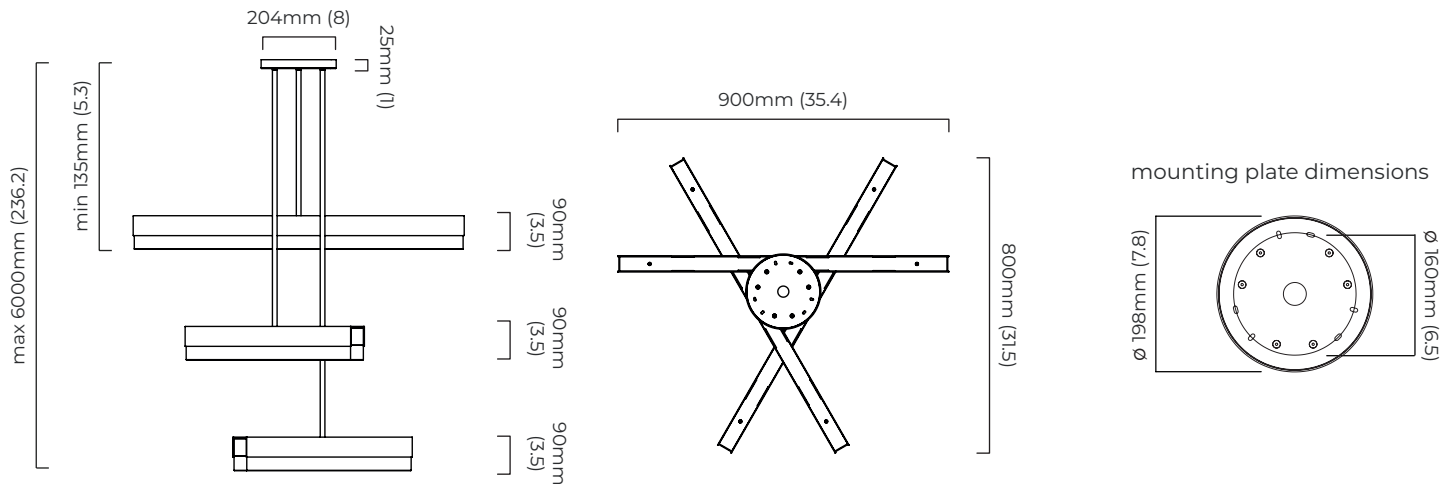

please ensure ceiling structure is strong enough to support the weight of the light

OVERALL DROP

shortest drop - minimum 135 mm

longest drop - maximum 6000 mm

variable sizes supplied upon specifications

ILLUMINATION

0/1-10v (220-240v or 110-130v) - on request

CEILING ROSE / PLATE

round ceiling rose - \varnothing 204 x 25 mm (dia x h)

CERTIFICATION

*Diagrams are not to scale.

SKU NUMBER	FINISH DESCRIPTION	VOLTAGE
ARTPE9BZHA-CO-240	bronze with satin brass details and honed alabaster	220 - 240V
ARTPE9SBHA-CO-240	satin brass with honed alabaster	220 - 240V
ARTPE9BZHA-CO-110	bronze with satin brass details and honed alabaster	110 - 130V
ARTPE9SBHA-CO-110	Ssatin brass with honed alabaster	110 - 130V

ARTES COLLECTIVE 900 PENDANT - DALI-A

FINISH

bronze with satin brass details and honed alabaster
satin brass with honed alabaster

DIMENSIONS (body of fixture)

900 x 800 x variable mm (w x d x h)

WEIGHT

24kg (52.9lbs)

*Diagrams are not to scale.

SKU NUMBER	FINISH DESCRIPTION	TYPE OF DALI	VOLTAGE
ARTPE9BZHA-CO-DALIA-240	bronze with satin brass details and honed alabaster	DALI A included - For lights that do not require aesthetic alterations. Dali can be fitted in the body of the light	220 - 240V
ARTPE9SBHA-CO-DALIA-240	satin brass with honed alabaster	DALI A included - For lights that do not require aesthetic alterations. Dali can be fitted in the body of the light	220 - 240V