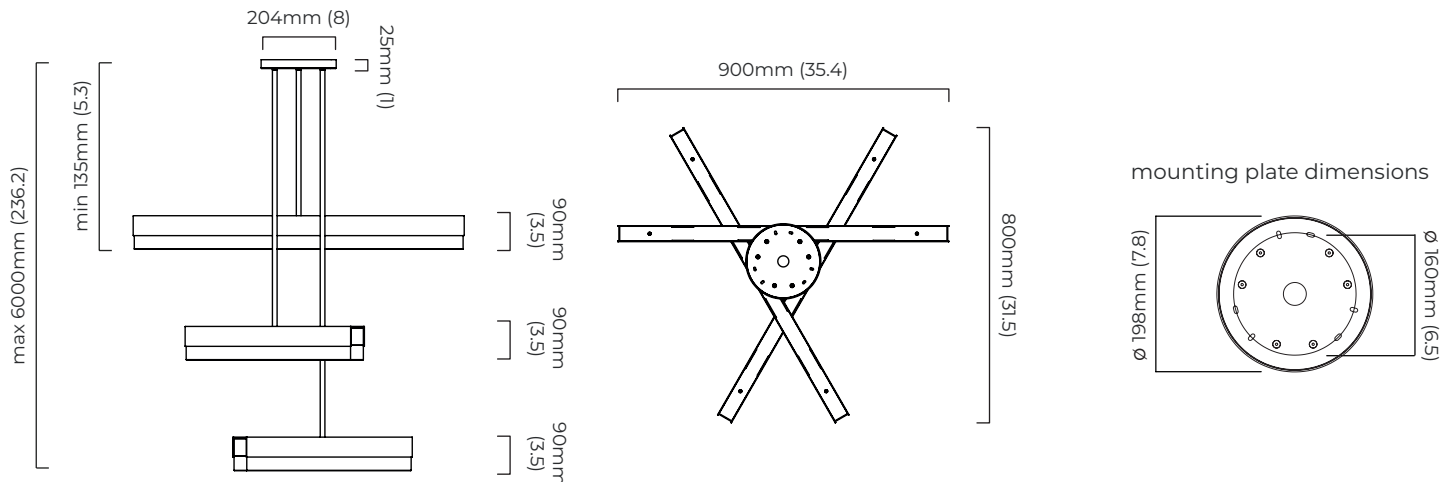

0/1-10v (220-240v or 110-130v) - on request

CEILING ROSE / PLATE

round ceiling rose - \varnothing 204 x 25 mm (dia x h)

CERTIFICATION

*Diagrams are not to scale.

SKU NUMBER	FINISH DESCRIPTION	VOLTAGE
ARTPE9BZHA-CO-240	bronze with satin brass details and honed alabaster	220 - 240V
ARTPE9SBHA-CO-240	satin brass with honed alabaster	220 - 240V
ARTPE9BZHA-CO-110	bronze with satin brass details and honed alabaster	110 - 130V
ARTPE9SBHA-CO-110	Ssatin brass with honed alabaster	110 - 130V

please ensure ceiling structure is strong enough to support the weight of the light

OVERALL DROP

shortest drop - minimum 135 mm

longest drop - maximum 6000 mm

variable sizes supplied upon specifications

ILLUMINATION

220-240v - integrated LED - 72w - 2700k

DALI LED driver integrated in the body of the light

DIMMING

DALI compatible

CEILING ROSE / PLATE

round ceiling plate - \varnothing 204 x 25 mm (dia x h)

CERTIFICATION

*Diagrams are not to scale.

SKU NUMBER	FINISH DESCRIPTION	TYPE OF DALI	VOLTAGE
ARTPE9BZHA-CO-DALIA-240	bronze with satin brass details and honed alabaster	DALI A included - For lights that do not require aesthetic alterations. Dali can be fitted in the body of the light	220 - 240V
ARTPE9SBHA-CO-DALIA-240	satin brass with honed alabaster	DALI A included - For lights that do not require aesthetic alterations. Dali can be fitted in the body of the light	220 - 240V