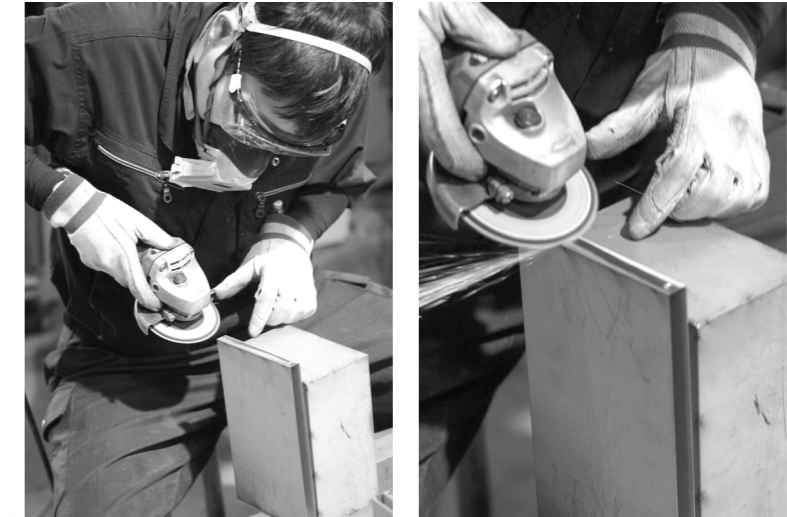

Tailored OEM Planning and Manufacturing Solutions

Personalize your book cover with custom colors or engraved logos, transforming each piece into a unique masterpiece. Enjoy the flexibility to tailor your order to your specifications, with a minimum quantity requirement of just 50 units.

Our commitment to craftsmanship: we researched the optimal methods, structure and light system, to emit a gentle glow in thickness of a book. Selected leather are carefully put in one by one to use these charming light for a long time.