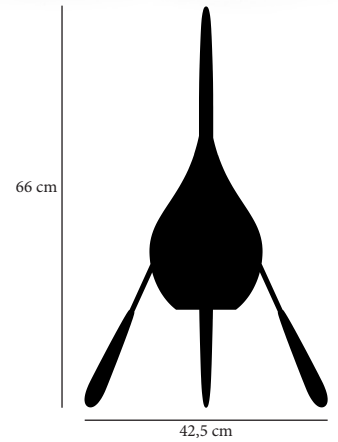

RISPAL
PARIS

formes nouvelles

N°15.110 Le Phasme M
“The Phasme M”

Design Douglas Mont 2017

Lampe a poser / table lamp

Matériaux : Bois, Opaline, Acier
Material: Wood, Opal-glass, Steel

Poids : Net 2.5kg
Weight: net 2.5kg

Dimensions

Hauteur : 660 mm, Base 425 x 460mm

Height: 660 mm, Base 425 x 460mm

Opaline / Opal-glass 190 X 190 X 270mm

Led 1X5 W G9

produit artisanal fabriqué en France
handcrafted product made in France

CL1 - G9