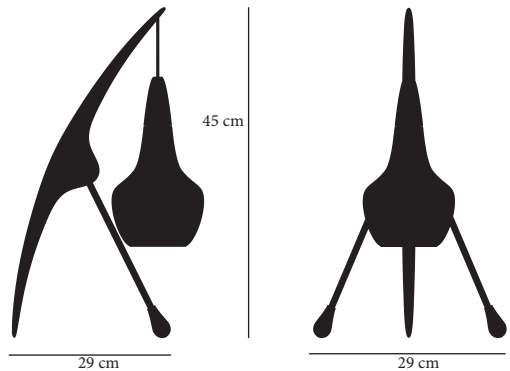

RISPAL
PARIS

formes nouvelles

N°15.110 Le Phasme S
“The Phasme S”

Design Douglas Mont 2017

Lampe a poser / table lamp

Matériaux : Bois, Opaline, Acier
Material: Wood, Opal-glass, Steel

Poids : Net 1.6 kg
Weight: net 1.6 kg

Dimensions

Hauteur : 450 mm, Base 290 x 290mm

Height: 450 mm, Base 290 x 290mm

Opaline / Opal-glass 130 X 130 X 170mm

Led 1X5 W G9

produit artisanal fabriqué en France
handcrafted product made in France

CL1 - G9