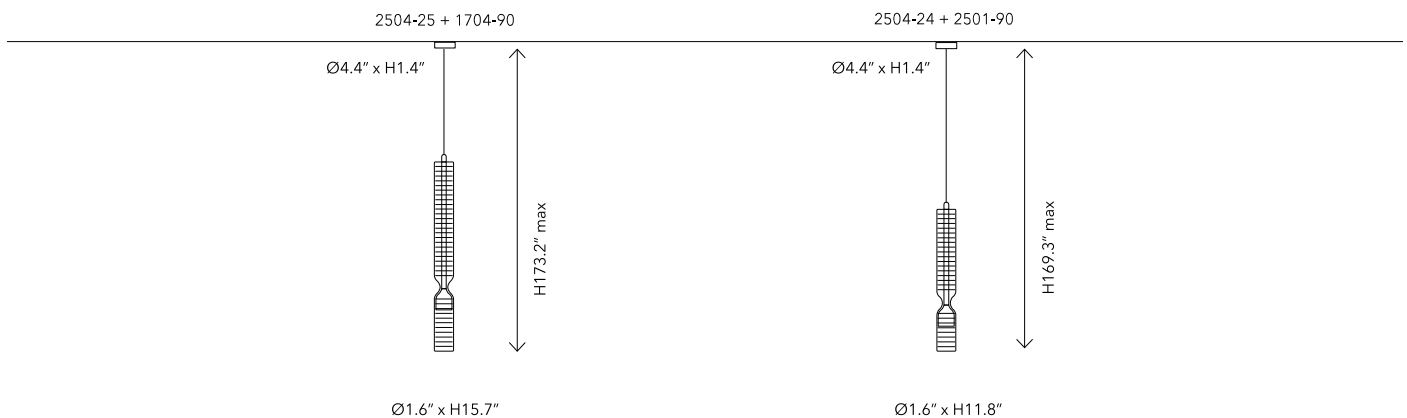

Misty Texture

Bartoli Design & Andrea Citterio 2025

TECHNICAL SHEET

2504-25 MINI

Mounting: Suspension
Environment: Indoor - Dry location
Materials: Metal
Input Current: 350 mA
Source: LED 4W - CRI=90
Color Temperature: 3000K / 2700K
Lumen: 169 lm / 152 lm
Wire RAL 9005

LED

2504-24 MICRO

Mounting: Suspension
Environment: Indoor - Dry location
Materials: Metal
Input Current: 350 mA
Source: LED 4W - CRI=90
Color Temperature: 3000K / 2700K
Lumen: 169 lm / 152 lm
Wire RAL 9005

LED

Canopies

1704-90 CANOPY TYPE B

Mounting: ceiling
Environment: Indoor - Dry location
Materials: Metal
Voltage: 220-240V 50/60 Hz
Lighting Control: On-off / Dimmable 0-10V

1704-91 CANOPY TYPE B RECESSED

Mounting: recessed
Environment: Indoor - Dry location
Materials: Metal
Voltage: 24Vdc

NOTE:
Remote driver not included